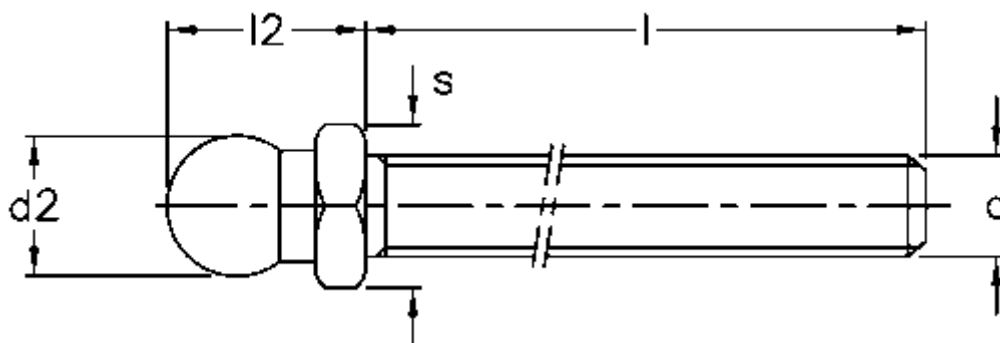

Article number: 2310302621

Description: E+G Threaded stem, Zinc-plated steel  
SM-24-M16x58

## Measures

$d$  = M16

$d_2$  = 23.9

$l$  = 58

$l_2$  = 37

$s$  = 24